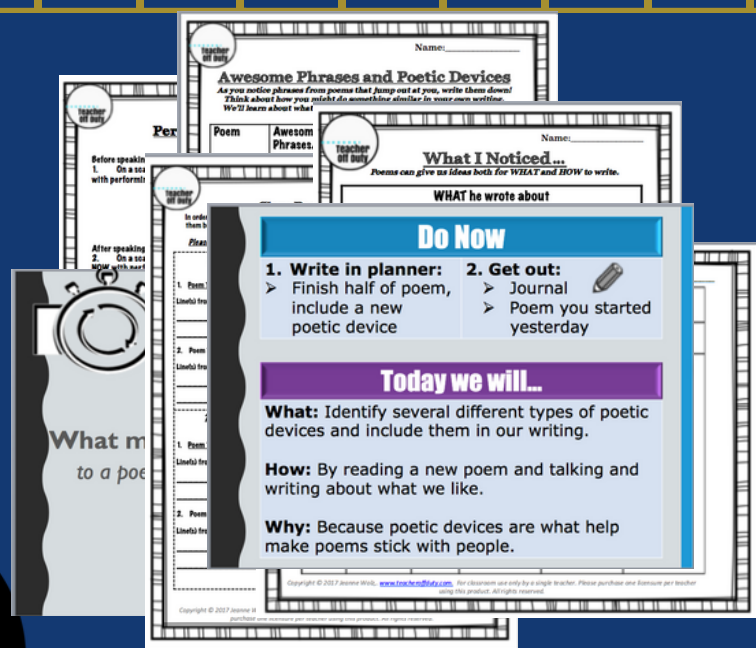

Ready to insert into a poetry unit!

# MINI-UNIT

- 5 LESSON PLANS
- 7 HANDOUTS
- 2 CHECKLISTS/RUBRICS
- PRE-SELECTED SLAM POEMS
- CCSS-ALIGNED
- ELL-FRIENDLY